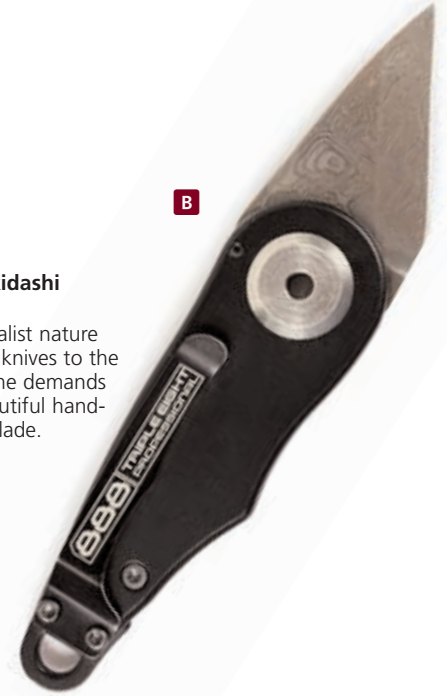

TRIPLE EIGHT PROFESSIONAL

4653 Carmel Mountain Road • Suite 308-419 • San Diego, CA 92130 • 858.382.0055 • www.888professional.com

Triple Eight Professional™ Tools

Common Features: Heat treated AUS8 stainless steel blade, scales and clip. T8P Spinner Action (patent pending). Key ring/lanyard ring for pocket carry, key ring carry or neck knife carry.

Blade: 1.25" Closed: 3" Open: 4.25"

Actual Size

A

A Triple Eight Professional™ S.O.L. Knife™

An aggressive, compact double-edged blade, just the ticket for last-ditch S.O.L. emergencies.

Part# 22896

MSRP: **\$34.95**

B

B Triple Eight Professional™ Kirkidashi Knife™

Bringing the minimalist nature Japanese tools and knives to the 21st Century and the demands of today's user. Beautiful hand-forged Damascus blade.

Part# 12291