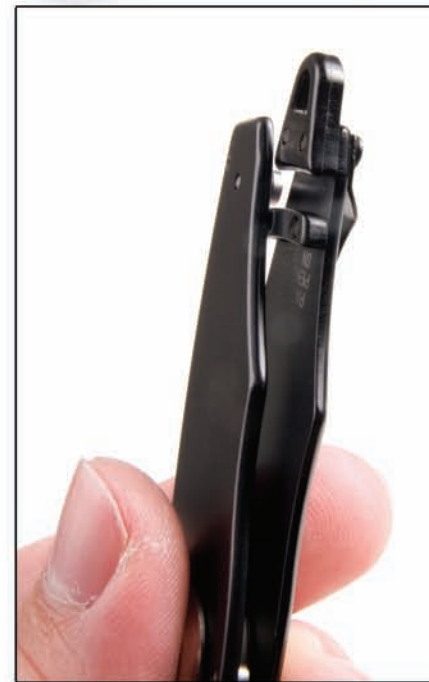

An irresistible everyday companion knife.

Part# 10253

MSRP: **\$34.95**

F

F Triple Eight Professional™ Rhino Knife™

The sweeping cutting edge of a skinner and detail cutter, with the proven performance of a deep gut-hook.

Part# 53196

MSRP: **\$34.95**

Find all 888 Professional Knives at www.888professional.com

TRIPLE EIGHT
PROFESSIONAL

SPIN...

The T8P Spinner Action makes all Triple Eight Professional™ knives as tough as their fixed bladed cousins when prying, scraping and cutting.